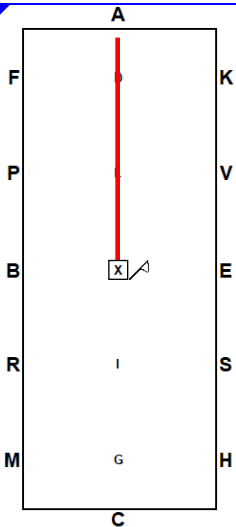

Australian Carriage Driving Society Inc.
Elementary Level Test A 2021 (80m or 100m Arena)
For all Classes

<p>1</p> <p>A Enter Working Trot X Halt, Salute</p>	<p>2</p> <p>X-M-C-H-E Working Trot</p>	<p>3</p> <p>E-B Half Circle Left width of Arena Medium Trot B-M Continue Medium Trot M-C Working Trot</p>	<p>4</p> <p>C-H Continue Working Trot H-X-F Lengthened Trot F-A Working Trot</p>
<p>5</p> <p>A-K Working Trot K-E Medium Trot E-B Half Circle Right width of Arena Medium Trot</p>	<p>6</p> <p>B-F-A Working Trot A-X-C Two Loop Serpentine Working Trot</p>	<p>7</p> <p>C-H Working Trot H-E-K Working Trot, <i>Reins in one hand</i> K-A Working Trot, <i>Reins at will</i></p>	<p>8</p> <p>A-F-X Working Trot X Halt, 6 Seconds</p>
<p>9</p> <p>X Rein Back 5 – 6 Steps Walk Forward X-H-C Working Trot</p>	<p>10</p> <p>C-M Working Walk M-X-K Lengthened Walk K-A Working Walk</p>	<p>11</p> <p>A-C Five Loop Serpentine Working Trot</p>	<p>12</p> <p>C-H Working Trot H-X-F Medium Trot F-A Working Trot</p>

Australian Carriage Driving Society Inc.
Elementary Level Test A 2021 (80m or 100m Arena)
 For all Classes

13

A-X Working Trot
 X Halt, Salute
Leave Arena at Working Trot

KEY

	Halt
	Salute
	Rein Back
	Working Walk
	Lengthened Walk
	Working Trot
	Medium Trot
	Lengthened Trot
	Reins in One Hand
	Reins at Will

The purpose of the Elementary Level Test is to demonstrate the correct foundation of training has been established: Rhythm, Relaxation, Contact, Impulsion, Straightness, Submission, Engagement of the Haunches, Elasticity, and Suppleness should be demonstrated