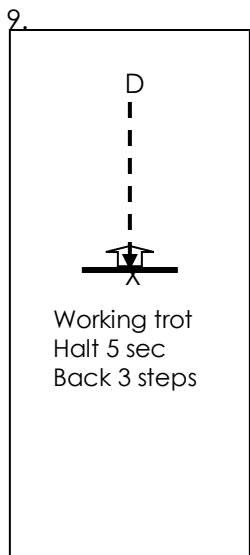

ACDS CC Test

(For 100 x 40mt arena)

- Accuracy of figures
- Transitions
- Regularity
- Quality of trot
- Correctness of bend
- Impulsion
- Straightness